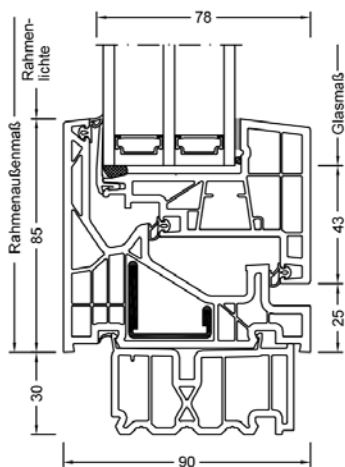

KF 520 UPVC AND UPVC/ALUMINIUM WINDOW

PROPERTIES

	Thermal insulation U_w as low as 0.63 W/(m ² K)
	Sound reduction up to 46 dB
	Security RC3, RC2, RC2N
	Locking fully integrated
	Construction depth 90/93 mm

Sections

Vertical

Horizontal

Flying mullion

Values

Glass buildup	GC	Spacer	Coating	Ug	g	Uf	Psi	Uw	Thermal certif.	Rw	C	Ctr	Sound certif.
4b/18Ar/4/18Ar/b4	3N2	Iso	ECLAZ	0.5	60%	0.99	0.033	0.70	YES	33	-1	-6	YES
		Alu	ECLAZ	0.5	60%	0.99	0.075	0.81	YES	33	-1	-6	YES
6b/18Ar/4/16Ar/b4	33U	Iso	ECLAZ	0.5	59%	0.99	0.033	0.70	YES	38	-2	-6	YES
		Alu	ECLAZ	0.5	59%	0.99	0.075	0.81	YES	38	-2	-6	YES
4b/16Ar/4/15Ar/ b44.2(VSG-S)	34N	Iso	ECLAZ	0.6	60%	0.99	0.033	0.78	YES	41	-2	-7	YES
		Alu	ECLAZ	0.6	60%	0.99	0.075	0.89	YES	41	-2	-7	YES
44b.2(VSG-S)/15Ar/ 4/12Ar/ b44.2(VSG-S)	3FH	Iso	ECLAZ	0.7	55%	0.99	0.033	0.85	YES	46	-2	-7	YES
		Alu	ECLAZ	0.7	55%	0.99	0.075	0.96	YES	46	-2	-7	YES