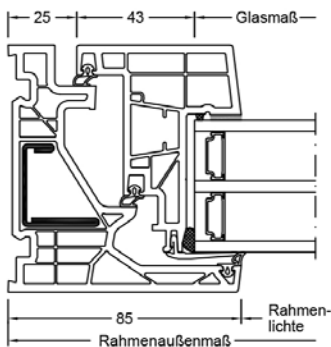

I-tec Secure

I-tec Glazing

Experience KF 520 interactively now with Augmented Reality

KF 520
 More glass, more light, more security: KF 520 combines innovative design with technical know-how. The window sash is not visible from the outside due to its glass appearance and cannot be distinguished visibly from fixed elements. This sash also contains the revolutionary locking I-tec Secure which renders levering of the window almost impossible - unrivalled. Integrated flaps press on all sides into the frame profile when locking, ensuring maximum security protection.

Sections

Vertical

Horizontal

Flying mullion

Values

Glass buildup	GC	Spacer	Coating	Ug	g	Uf	Psi	Uw	Thermal certif.	Rw	C	Ctr	Sound certif.
4b/18Ar/4/18Ar/b4	3N2	Iso	ECLAZ	0.5	60%	0.99	0.033	0.70	YES	33	-1	-6	YES
		Alu	ECLAZ	0.5	60%	0.99	0.075	0.81	YES	33	-1	-6	YES
6b/18Ar/4/16Ar/b4	33U	Iso	ECLAZ	0.5	59%	0.99	0.033	0.70	YES	38	-2	-6	YES
		Alu	ECLAZ	0.5	59%	0.99	0.075	0.81	YES	38	-2	-6	YES
4b/16Ar/4/15Ar/ b44.2(VSG-S)	34N	Iso	ECLAZ	0.6	60%	0.99	0.033	0.78	YES	41	-2	-7	YES
		Alu	ECLAZ	0.6	60%	0.99	0.075	0.89	YES	41	-2	-7	YES
44b.2(VSG-S)/15Ar/ 4/12Ar/ b44.2(VSG-S)	3FH	Iso	ECLAZ	0.7	55%	0.99	0.033	0.85	YES	46	-2	-7	YES
		Alu	ECLAZ	0.7	55%	0.99	0.075	0.96	YES	46	-2	-7	YES